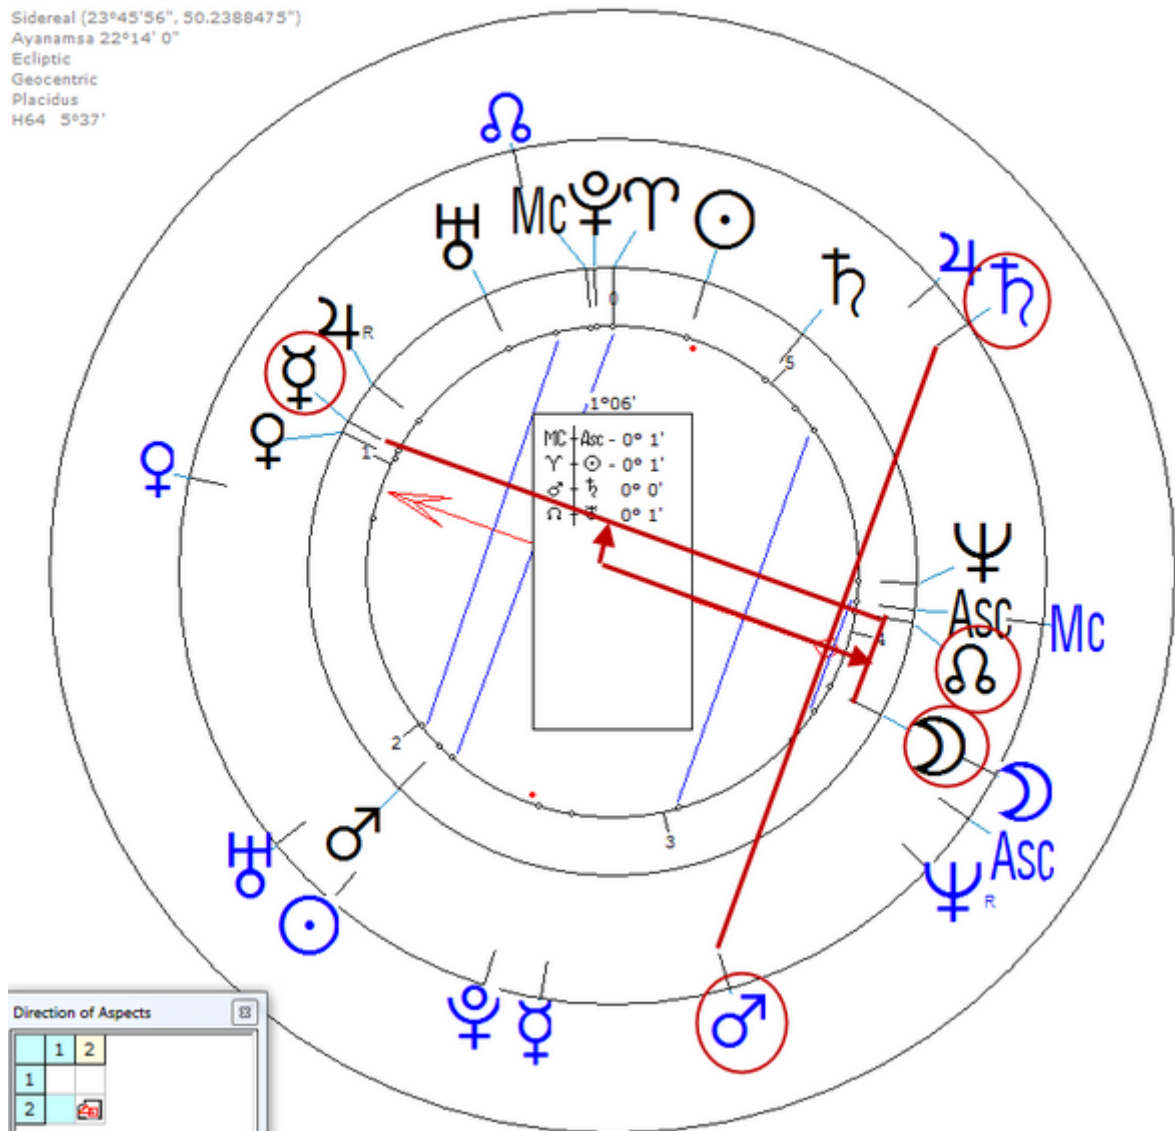

Hasenclever, Walter

8 July 1890 at 15:30 (= 3:30 PM)Aachen, Germany, 50n47, 6e05

German Expressionist poet and dramatist.

<https://www.astro.com/astro-databank/Hasenclever,_Walter>

In the early hours of 22 June 1940 he took his own life with an overdose of thebarbiturate Veronal, so as not to fall into the hands of the Nazis in Les Milles, France.

Lunar Return (Harmonic 64)

Lunar $\text{♂}/\text{♁} = \text{♃}_n/\text{♁}_n = \text{♀}_n/\text{♁}_n$

Lunar $\text{☉} = \text{Lunar } \Psi = \text{♂}_n/\text{♁}_n$

Hasenclever, Walter
8 July 1890 Tue 15:30 (GMT+0:24:20) 50n47 6e05
Aachen, Germany
Sidereal (23°45'56", 50.2388475")
Ayanamsa 22°14' 0"
Ecliptic
Geocentric
Placidus
H64 5°37'